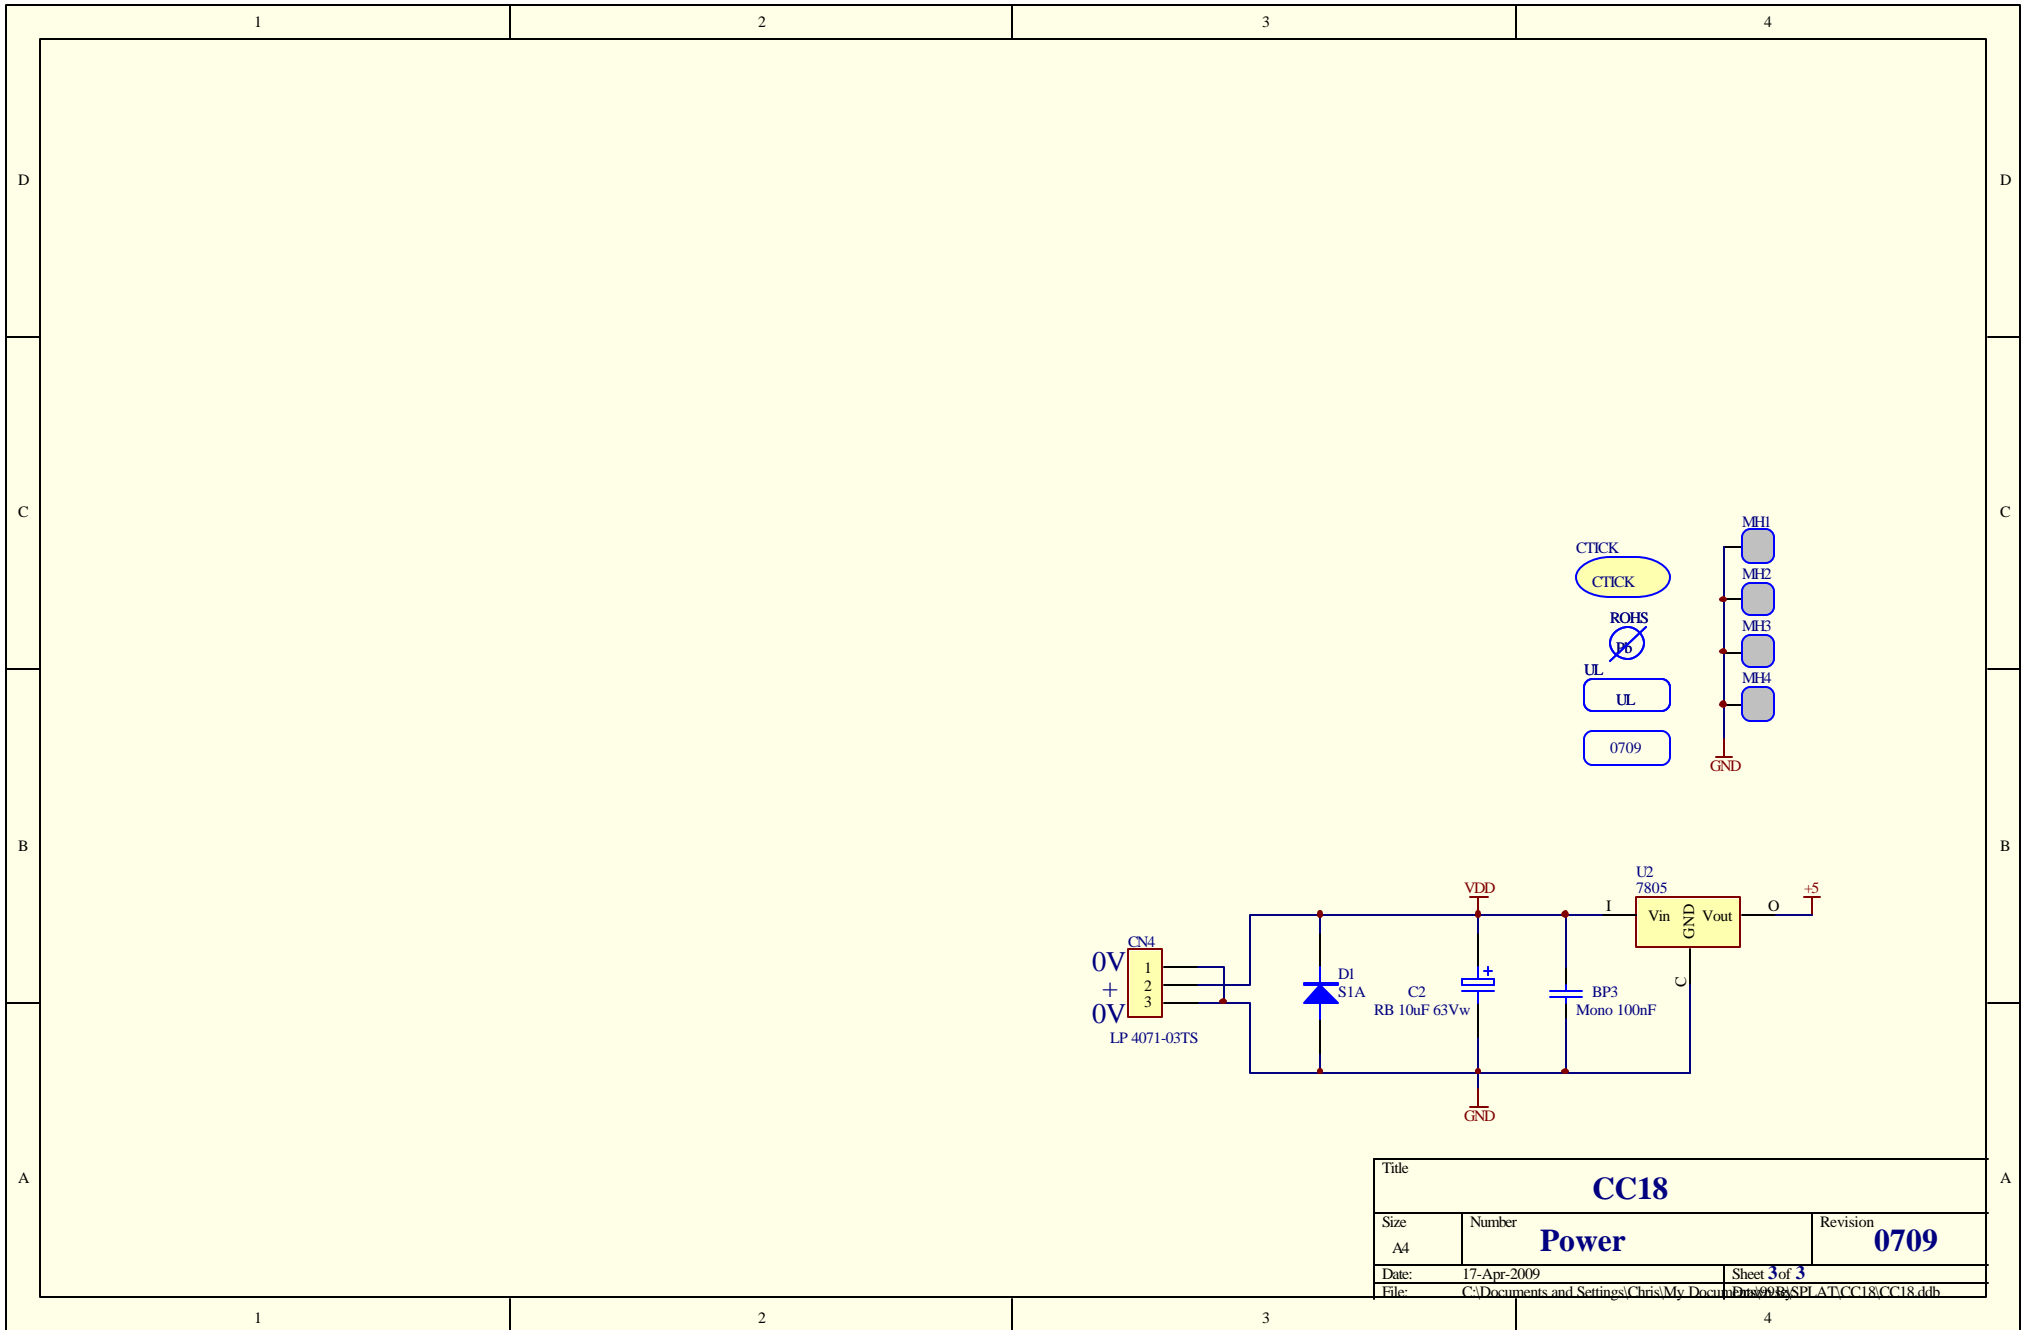

| | | | | | |
|-------|--|------------------|-------------|----------|-------------|
| Title | | | CC18 | | |
| Size | Number | Basic I/O | | Revision | 0709 |
| A4 | | | | | |
| Date: | 17-Apr-2009 | Sheet | | 2 of 3 | |
| File: | C:\Documents and Settings\Chris\My Documents\Projects\PLAT\CC18\CC18.ddb | | | | |

| | | | | | |
|-------|---|----------|-------------|--------|-------------|
| Title | | | CC18 | | |
| Size | Number | Revision | | | |
| A4 | Power | | | | 0709 |
| Date: | 17-Apr-2009 | Sheet | | 3 of 3 | |
| File: | C:\Documents and Settings\Chris\My Documents\Power\BSP\AT\CC18\CC18.ddb | | | | |